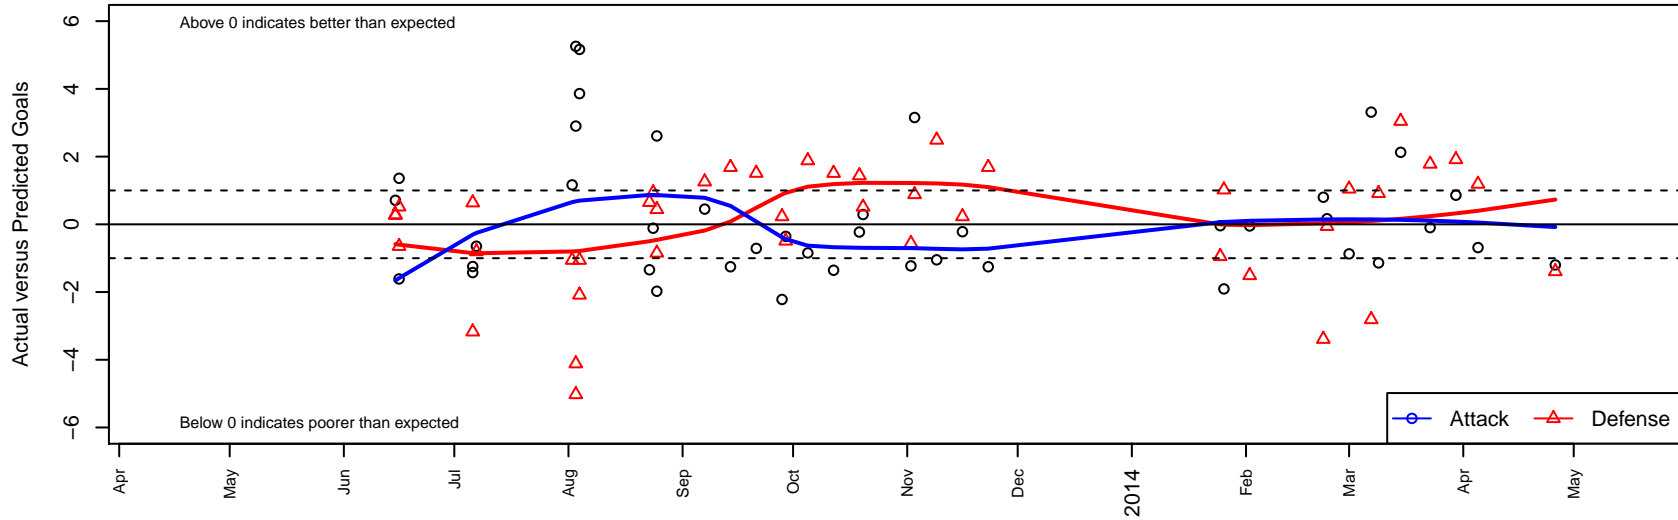

NWN Red B02
Dots are actual minus expected GF (blue circles) and GA (red triangles).
Blue line is smoothed change in attack strength. Red is smoothed change in defense strength.